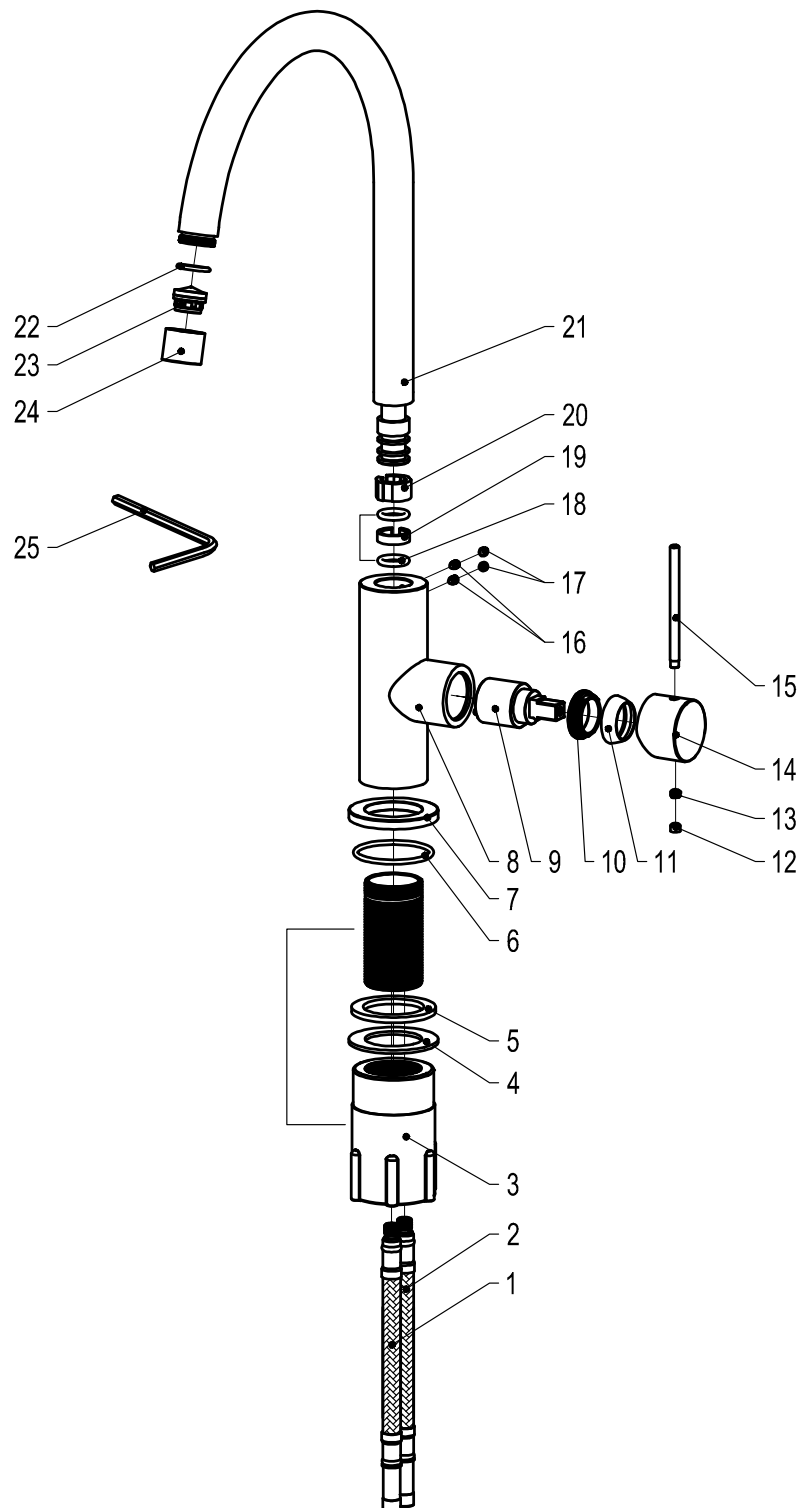

- 1 Flexible hose
- 2 Flexible hose
- 3 Fixing bushing
- 4 Washer
- 5 Washer
- 6 O ring
- 7 Base
- 8 Body
- 9 Cartridge
- 10 Screw nut
- 11 Cover ring
- 12 Rubber
- 13 Inner hex screw
- 14 Handle base
- 15 Handle bar
- 16 Inner hex screw
- 17 Rubber
- 18 O ring
- 19 Rubber
- 20 Rubber
- 21 Spout
- 22 O ring
- 23 Aerator
- 24 Aerator cover
- 25 Wrench

Steel Equip Shadow

Art no: 30123 RSK: 8311204

SCANDTAP®
BATHROOM CONCEPTS

Scandtap AB, Olofsdalsvägen 21, 302 41 Halmstad, Sweden
info@scandtap.com, www.scandtap.com